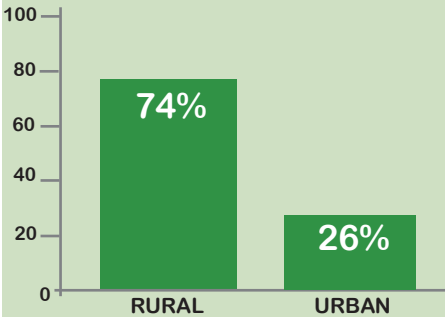

WHO PRODUCES MARIJUANA IN JAMAICA?

LOCATION

GENDER

EXPERIENCE

AGE

REVENUE

	N	MINIMUM	MAXIMUM	MEAN
AVG. PRICE PER LB (JMD)	37	2000	70000	9891.89
TAX ON REVENUE (%)	40	0	28.0	6.905
AVG CROP YIELD (LBS)	40	0.5	8000.0	368.905