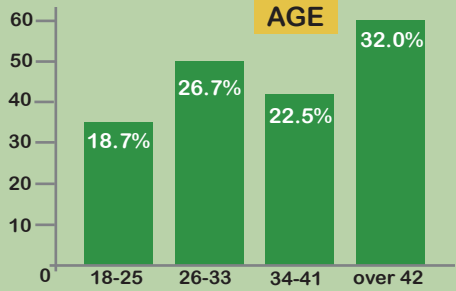

WHO CONSUMES MARIJUANA IN JAMAICA?