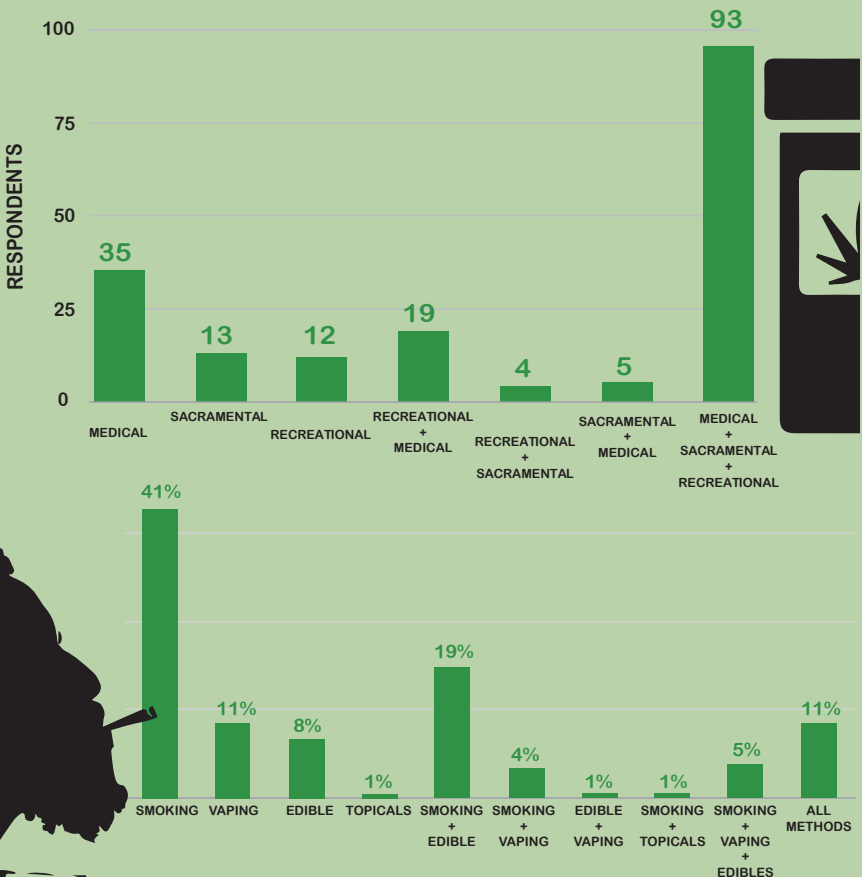

## JAMAICANS AND THE LEGALIZATION OF CANNABIS

From Scarce Commodity's recent survey, we see that 53% of the respondents are in support of the legalization of cannabis.

## WHO CONSUMES MARIJUANA IN JAMAICA?

## HOW IS MARIJUANA CONSUMED IN JAMAICA?