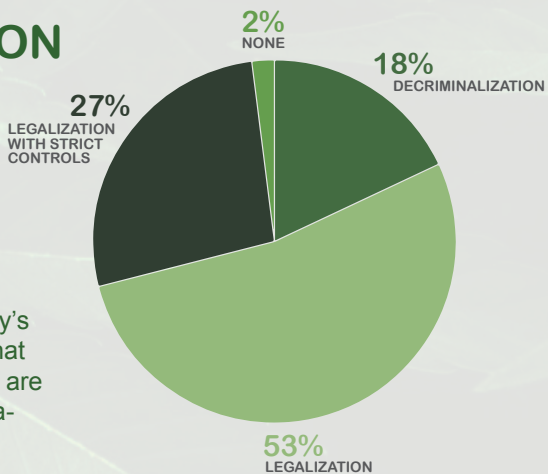

## JAMAICANS AND THE LEGALIZATION OF CANNABIS

From Scarce Commodity's recent survey, we see that 53% of the respondents are in support of the legalization of cannabis.